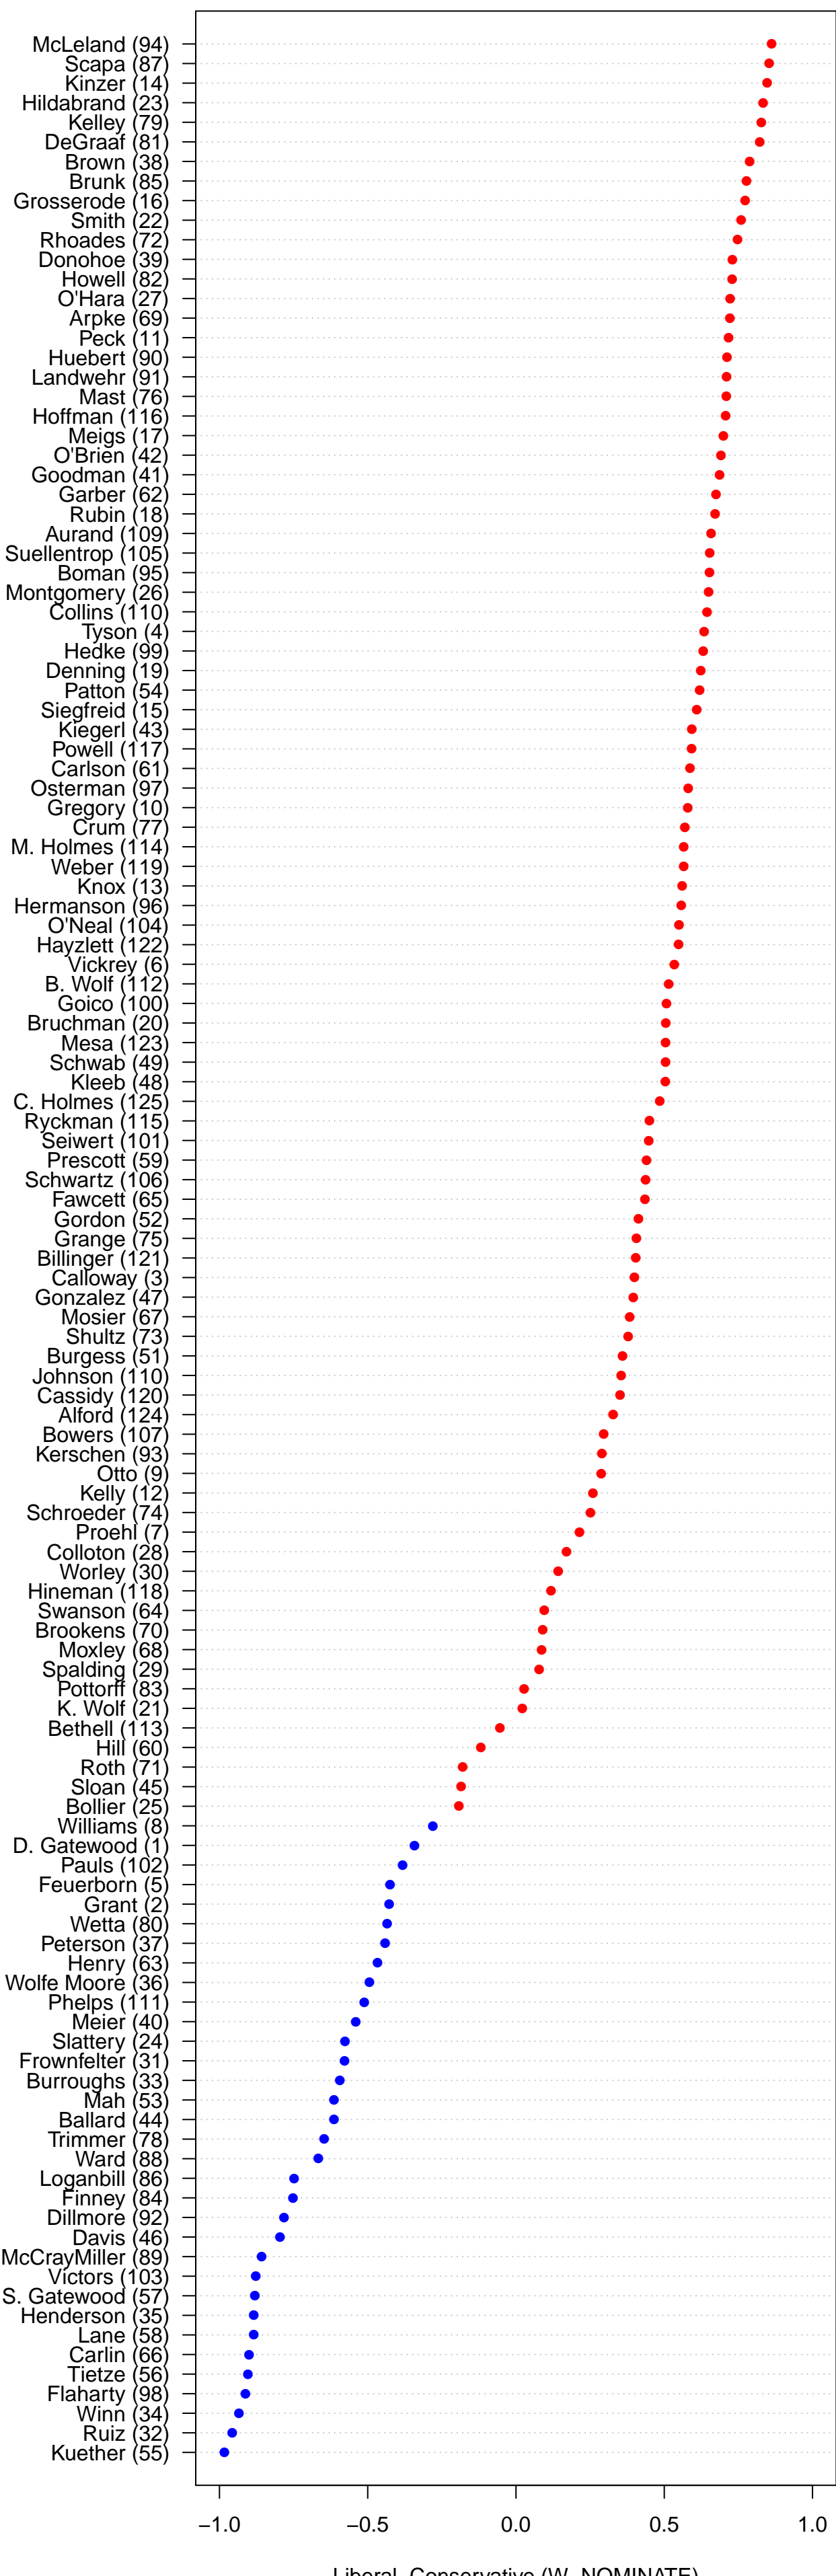

Kansas House 2011

Liberal-Conservative (W-NOMINATE)