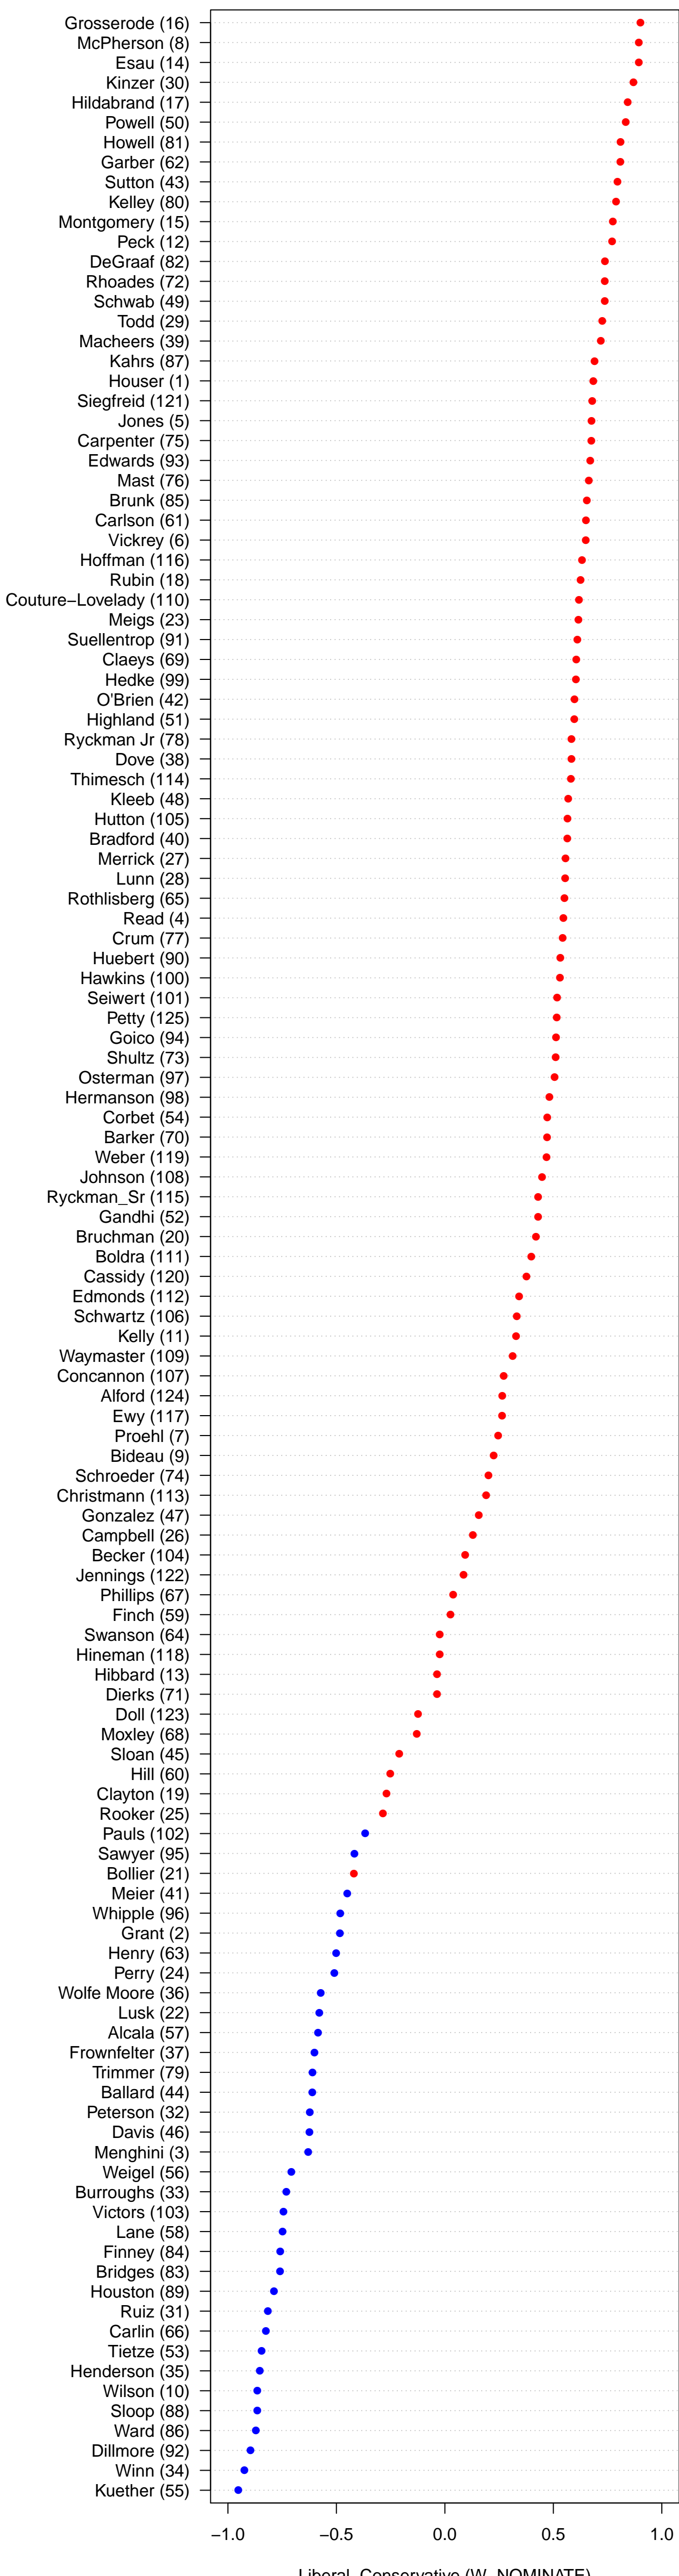

# Kansas House 2013

Liberal-Conservative (W-NOMINATE)