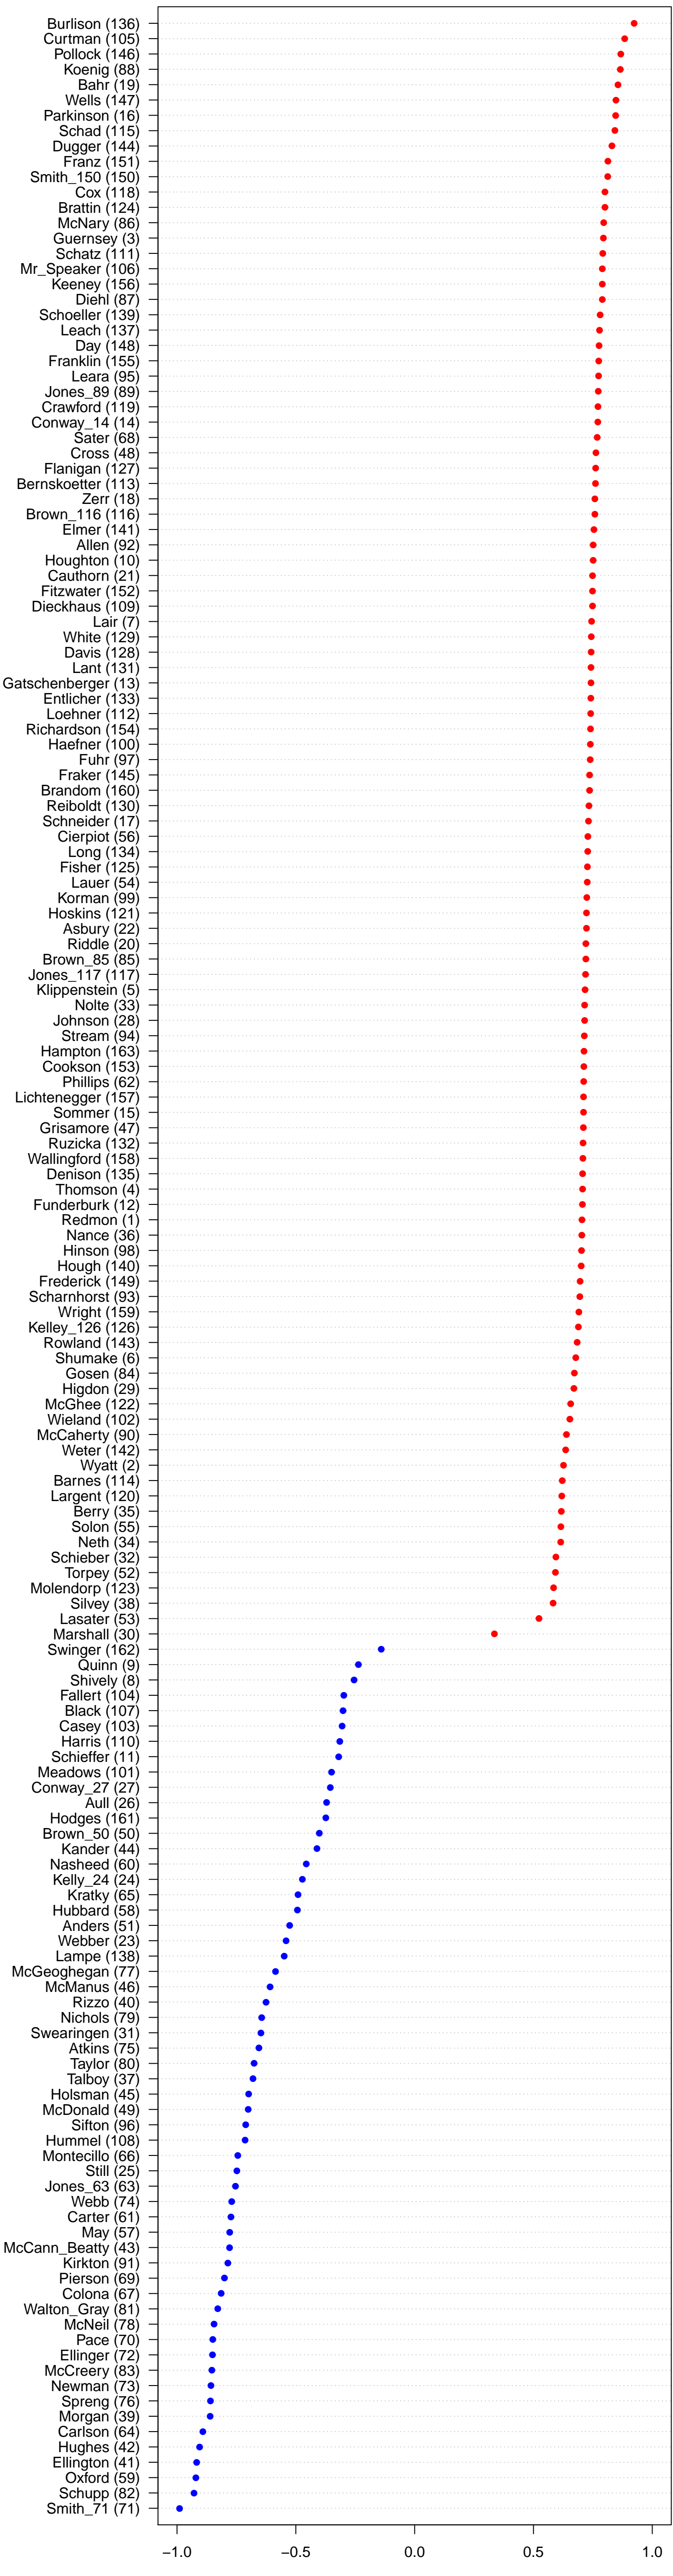

Missouri House 2012

Liberal-Conservative (W-NOMINATE)