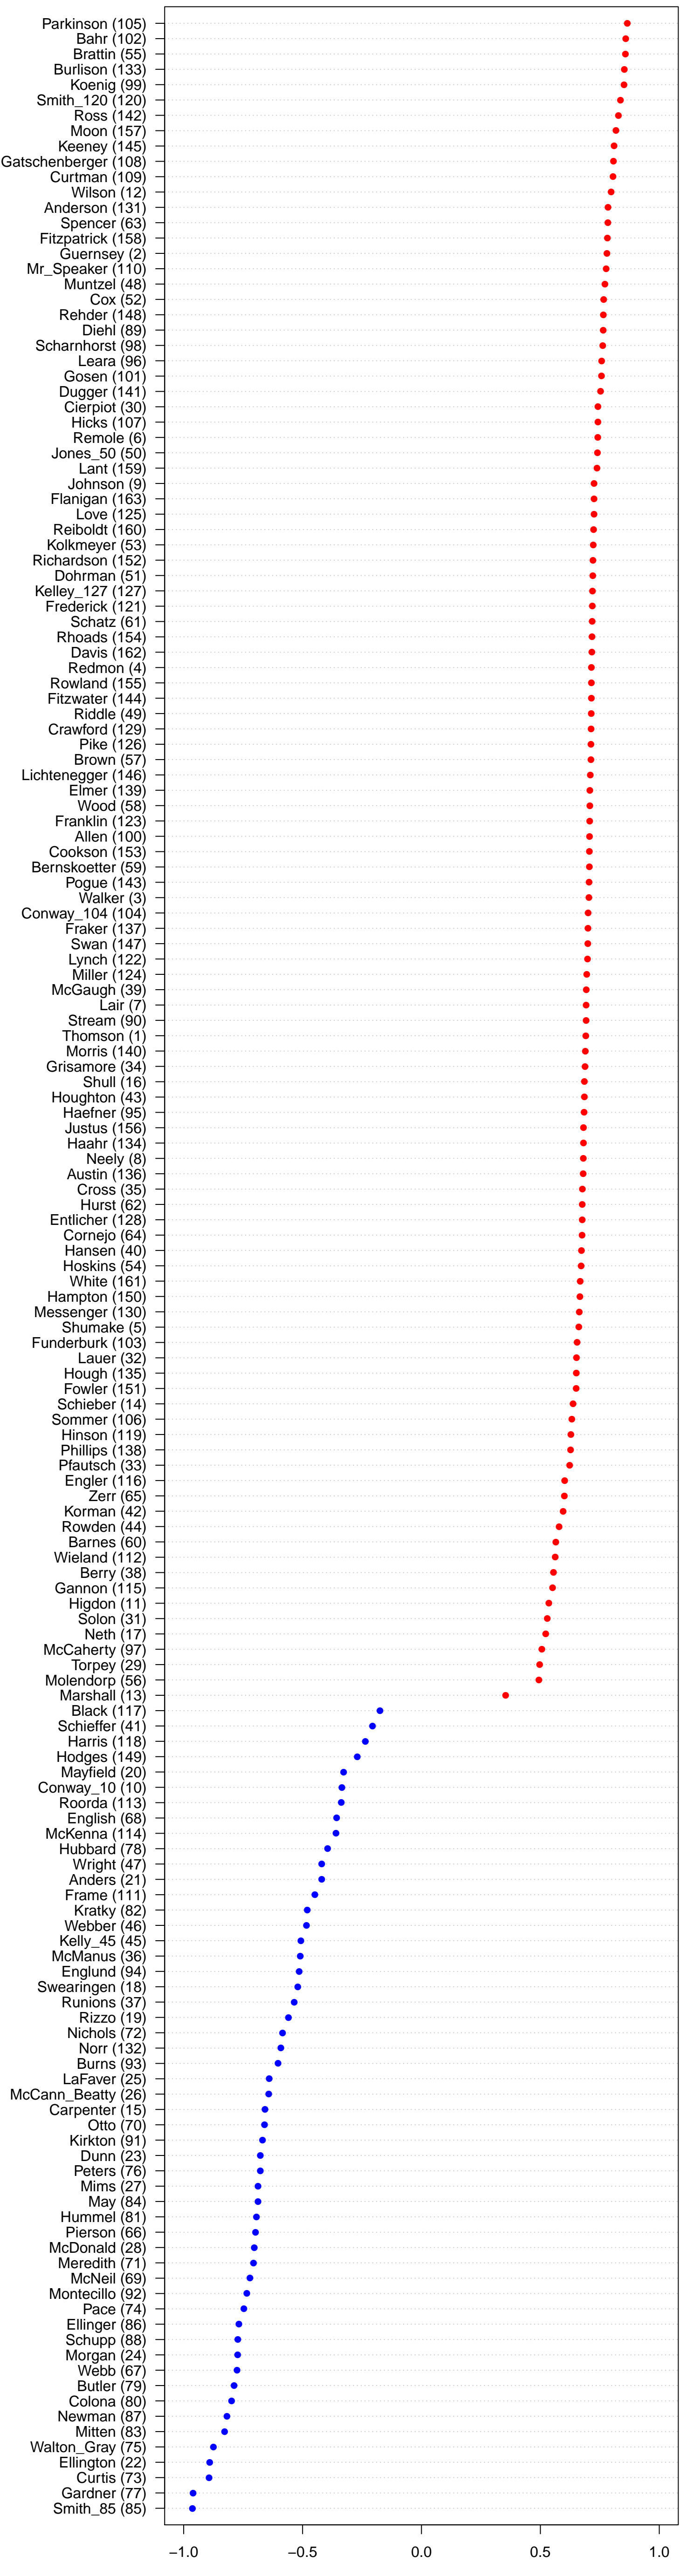

# Missouri House 2013

Liberal-Conservative (W-NOMINATE)